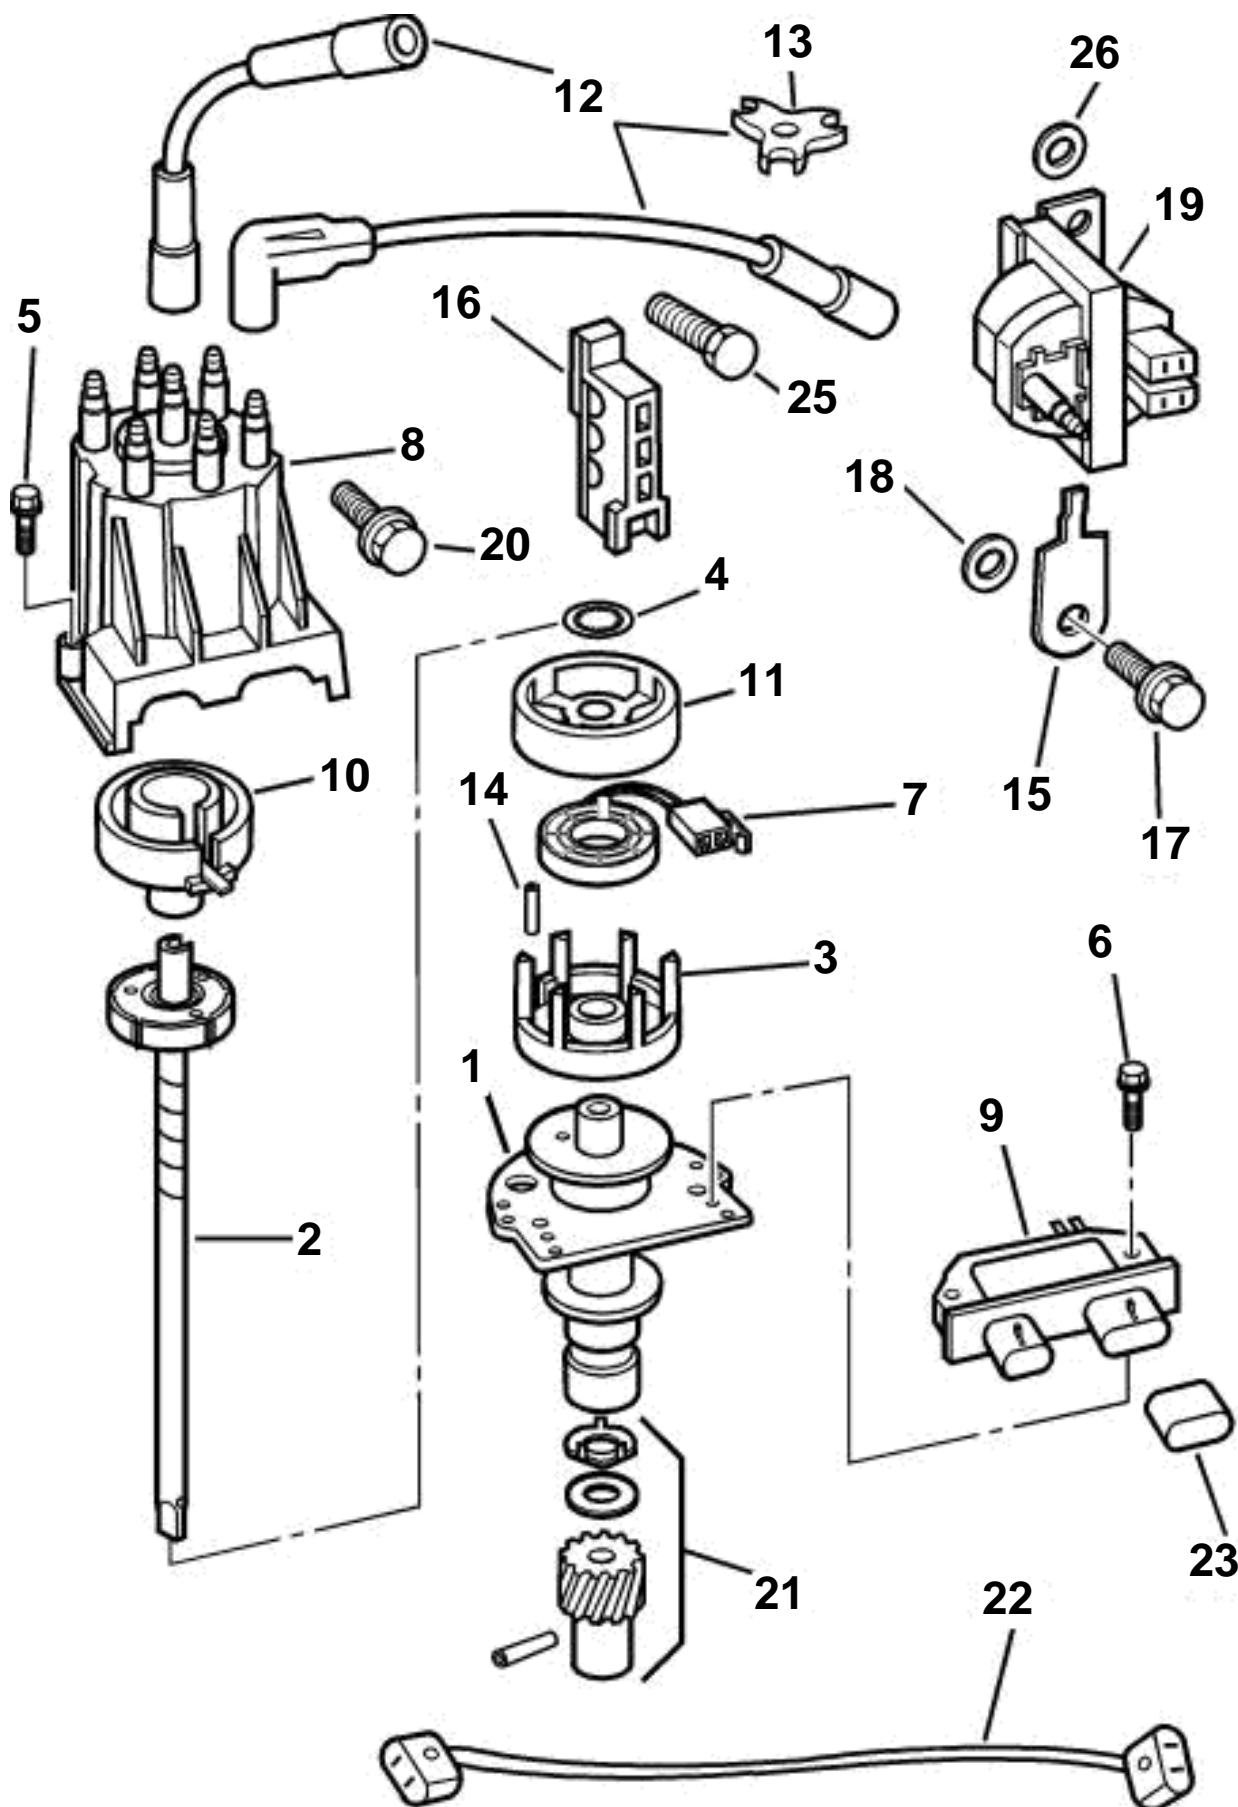

# DISTRIBUTOR & IGNITION COIL

# DISTRIBUTOR & IGNITION COIL

REF	PART NO.	QTY	DESCRIPTION	NOTES
1	3854310	1	Housing, Distributor	
2	3854312	1	Shaft, Distributor	
	3854305	X	Washer, Distributor shaft	Not shown
	3854304	X	Washer, Distributor shaft	Not shown
3	3854309	1	Pole shoe	
4	3853317	1	Retainer	
5	3853318	X	Screw	
6	3853319	2	Screw, Module	
7	3854001	X	Coil	
8	3854331	1	Distributor cap	
9	3854003	1	Module	
10	3854311	1	Rotor, Distributor	
11	3854308	1	Shield, Pickup coil	
12	3857165	1	Ignition cable kit	
13	3852492	4	Retainer, 3 wire ignition leads	
	3852491	2	Retainer, 4 wire ignition leads	
14	3853316	1	Locating pin, Locating	
15	3856052	2	Bracket, Lead retainer	
16	3852619	2	Retainer, Spark plug leads to cylinder head	Rear
17	3853557	1	Screw, Retainer, spark plug lead to cyl head	
18	3852162	1	Washer, Spark plug lead to cylinder head	Rear, starboard
19	3854922	1	Ignition coil	
20	3853557	1	Screw, Coil bracket	
21	3854557	1	Repair kit, Distributor	
		1	· WASHER	
		1	· TANG WASHER	
		1	· PIN	
		1	· GEAR, Distributor	
	3854306	1	Pin, Distributor	
22	3854084	1	Cable, Distributor to ignition coil	Gi
23	3850645	1	Cap	GL/GS
25	3853266	2	Screw, Coil bracket assy & lift eye to head	
26	3852116	1	Washer, Spacer, coil bracket to head	